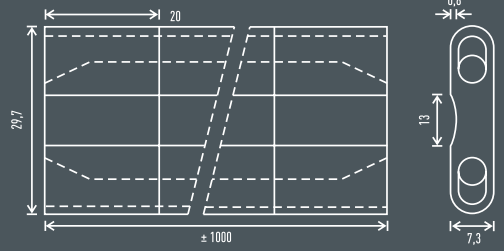

T +31 (0)186 641 444

ITW Welding

Elga

Group 1095

Flat Ceramic with flexible wire

| Art. No. | Stock Code | Description Pce Ceramic / Carton Carton / Pallet | Variant (Length) | Dimension Ceramic |
|----------|------------|--|---------------------|----------------------|
|----------|------------|--|---------------------|----------------------|