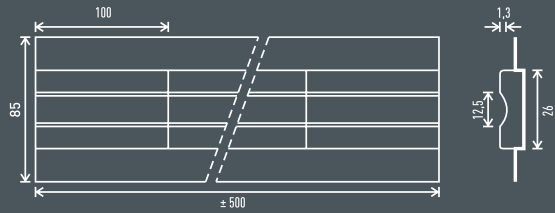

Art. No.	Stock Code	Description Pce Ceramic on Tape Tape / Carton Carton / Pallet	Variant	Dimension Ceramic

86800600   A   Grey Ceramic
Trapezium gap
24 / Tape
30 Tapes / Carton (18 m)
112 Carton / Pallet (2016 m)

P 8680 on tape
600 mm length