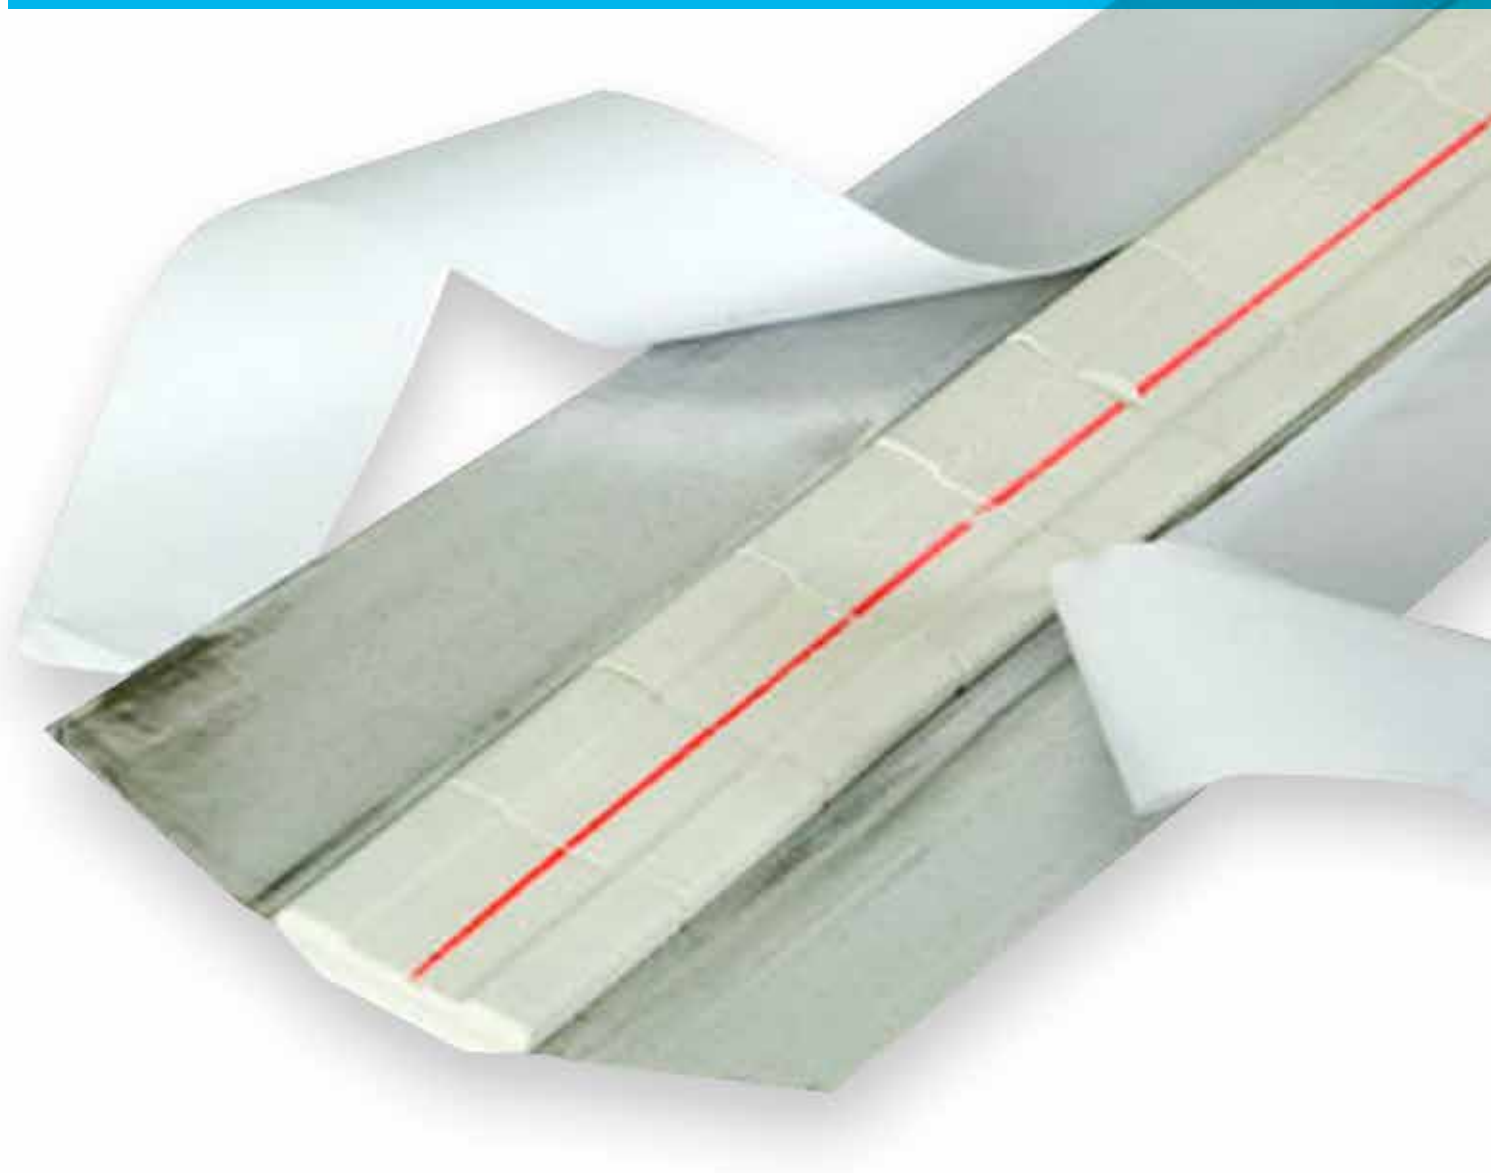

Elga

CERAMIC BACKINGS

ITW Welding

Group 1095

Flat Ceramic backing on tape

| Art. No. | Stock Code | Description Pce Ceramic on Tape Tape / Carton Carton / Pallet | Variant (Ceramic + Assembly) | Dimension Ceramic |
|----------|------------|--|------------------------------------|----------------------|
|----------|------------|--|------------------------------------|----------------------|