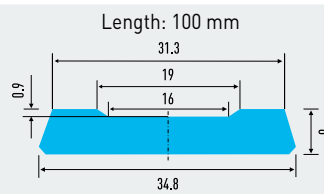

Group 1095

Flat Ceramic backing Tiles (without tape or rail)

Art. No.	Stock Code	Description Pce Ceramic / Carton Carton / Pallet	Variant	Dimension Ceramic

85080150	A	Brown Ceramic Round gap 175 / Carton (26,25 m) 48 Carton / Pallet (1260 m)	P 8508 loosely packed	Length: 150 mm

85260100	A	Brown Ceramic Trapezium gap 160 / Carton (16 m) 48 Carton / Pallet (768 m)	P 8526 loosely packed	Length: 100 mm

Group 1095

Rail

Art. No.	Stock Code	Description Pce / Carton Carton / Pallet	Variant (Length)	Dimension Rail B / H / S / L (in mm)

81151000	C	Support Rail 48 / Carton (48 m) 30 Carton / Pallet (1440 m)	P 8115 1000 mm	Length: 1000 mm

T +31 (0)186 641 444

ITW Welding