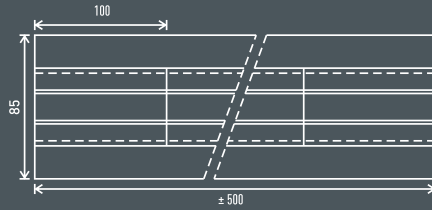

Elga

CERAMIC BACKINGS

ITW Welding

Group 1095

Flat Ceramic backing on tape

| Art. No. | Stock Code | Description Pce Ceramic on Tape Tape / Carton Carton / Pallet | Variant (Ceramic + Assembly) | Dimension Ceramic |
|----------|------------|--|------------------------------------|----------------------|
|----------|------------|--|------------------------------------|----------------------|