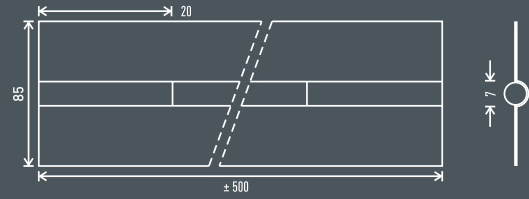

Art. No.	Stock Code	Description Pce Ceramic on tape Tape / Carton Carton / Pallet	Variant (Ceramic + Assembly)	Dimension Ceramic (in mm)

85650500	A	Brown Ceramic Round 25 / Tape 100 Tapes / Carton (50 m) 42 Carton / Pallet (2100m)	P8565 on tape 500 mm length tape 68 mm wide	 L = 20 D = 7
85660500	A	Brown Ceramic Round 20 / Tape 72 Tapes / Carton (36 m) 42 Carton / Pallet (1512 m)	P8566 on tape 500 mm length tape 68 mm wide	 L = 25 D = 9,5
85670500	A	Brown Ceramic Round 20 / Tape 56 Tapes / Carton (28 m) 42 Carton / Pallet (1176 m)	P8567 on tape 500 mm length tape 85 mm wide	 L = 25 D = 12
85771525	A	Brown Ceramic Round 20 / Tape 48 Tapes / Carton (24 m) 42 Carton / Pallet (1008 m)	P8577 on tape 500 mm length tape 85 mm wide	 L = 25 D = 15